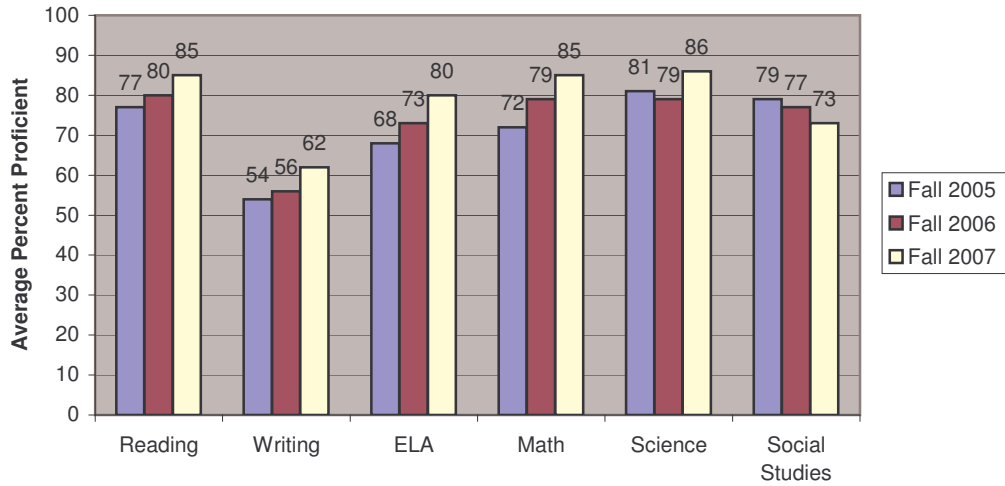

**MEAP Grades 3-9 Average of All Grade Levels  
Crawford AuSable School District**

**MEAP Grades 3-9 Average of All Grade Levels  
COOR ISD**

**MEAP Grades 3-9 Average of All Grade Levels  
State of Michigan**