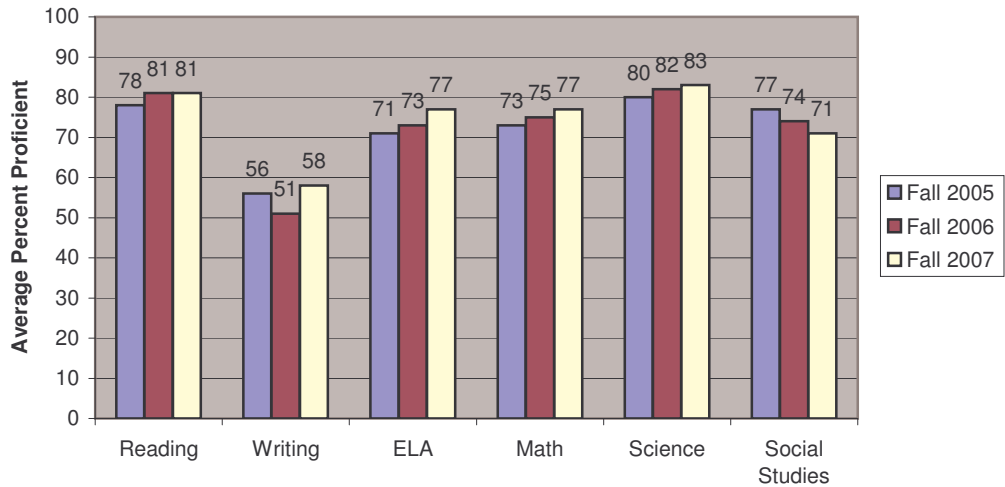

**MEAP Grades 3-9 Average of All Grade Levels  
Crawford AuSable School District**

**MEAP Grades 3-9 Average of All Grade Levels  
COOR ISD**

**MEAP Grades 3-9 Average of All Grade Levels  
State of Michigan**