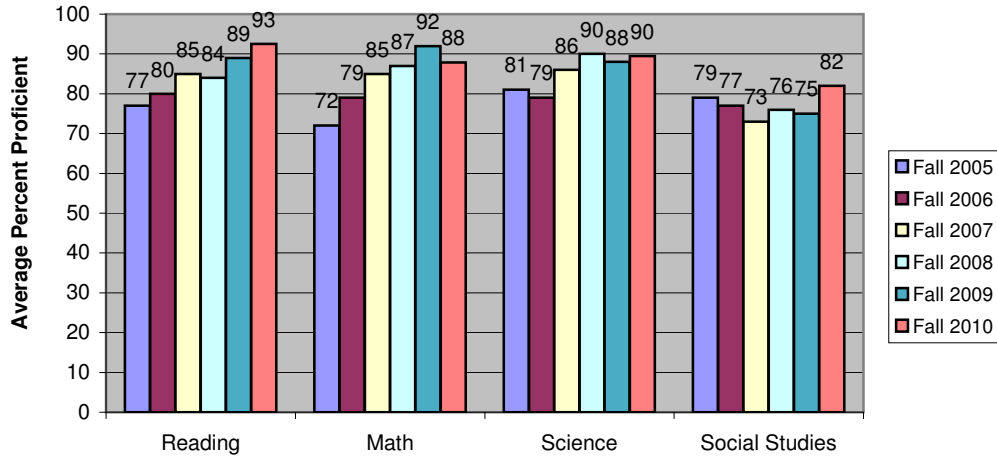

**MEAP Grades 3-9 Average of All Grade Levels  
Crawford AuSable School District**

**MEAP Grades 3-9 Average of All Grade Levels  
COOR ISD**

**MEAP Grades 3-9 Average of All Grade Levels  
State of Michigan**