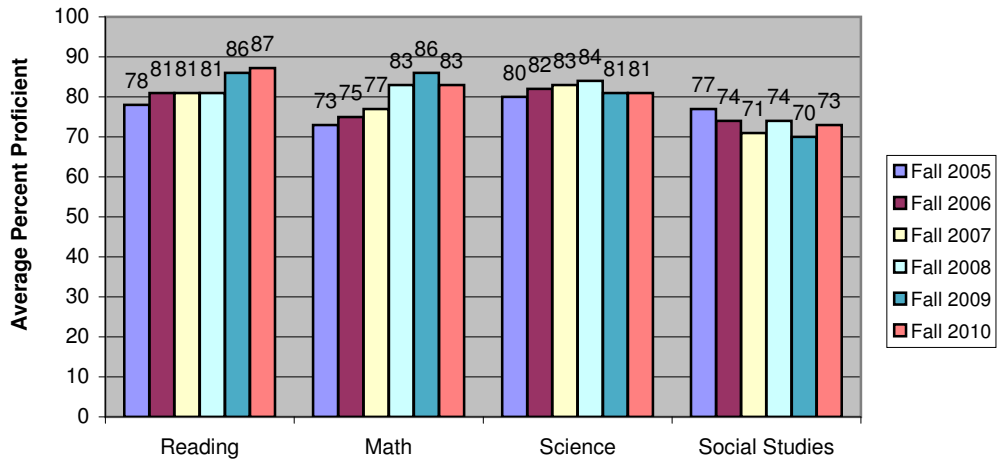

**MEAP Grades 3-9 Average of All Grade Levels  
Crawford AuSable School District**

**MEAP Grades 3-9 Average of All Grade Levels  
COOR ISD**

**MEAP Grades 3-9 Average of All Grade Levels  
State of Michigan**